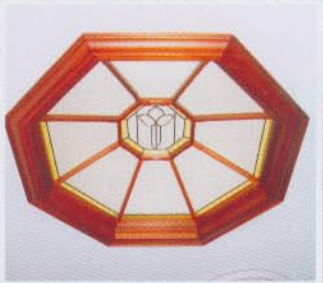

CLASSIC STYLE

COLOUR FINISH WITH BC52 CENTRE

OCTAGONAL

(NO CAGE) IN A HIGH GLOSS WHITE FINISH WITH BC40 CENTRE

CLASSIC STYLE

STAIN FINISH WITH BC50 CENTRE

RECTANGLE STYLE

WHITE FINISH WITH BC50 DESIGN

OCTAGONAL STYLE

STAIN FINISH WITH BC20 CENTRE

Stained Glass designs as centre glass

BC10
(BEVELLED)

Bc20
(BEVELLED)

DL10

DL20

DL30

BC40
(BEVELLED)

BC20
(BEVELLED)