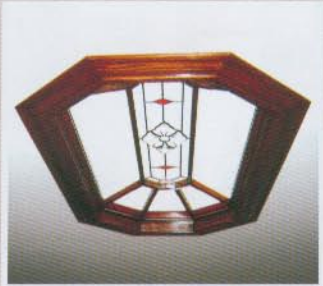

CLASSIC STYLE

COLOUR FINISH WITH BC52 CENTRE

OCTAGONAL

(NO CAGE) IN A HIGH GLOSS WHITE FINISH WITH BC40 CENTRE

CLASSIC STYLE

STAIN FINISH WITH BC50 CENTRE

RECTANGLE STYLE

WHITE FINISH WITH BC50 DESIGN

OCTAGONAL STYLE

STAIN FINISH WITH BC20 CENTRE

Stained Glass designs as centre glass

BC10
(BEVELLED)

Bc20
(BEVELLED)

DL10

DL20

DL30