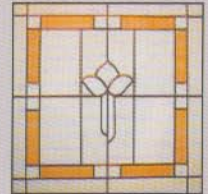

CLASSIC STYLE

COLOUR FINISH WITH BC52 CENTRE

OCTAGONAL

(NO CAGE) IN A HIGH GLOSS WHITE FINISH WITH BC40 CENTRE

CLASSIC STYLE

STAIN FINISH WITH BC50 CENTRE

RECTANGLE STYLE

WHITE FINISH WITH BC50 DESIGN

OCTAGONAL STYLE

STAIN FINISH WITH BC20 CENTRE

Stained Glass designs as centre glass

BC10
(BEVELLED)

Bc20
(BEVELLED)

DL10

DL20

DL30

BC40
(BEVELLED)

BC20
(BEVELLED)