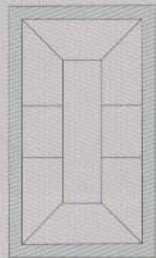

Atlite Skylites

The specialists in natural lighting with over 40 years experience

Designerlite Ceiling Domes

550 x 550
800 x 800
900 x 900
1000 x 1000
1200 x 1200
1500 x 1500
2000 x 2000

Octagonal

Square

900 x 550
1200 x 550
1200 x 800
1500 x 800
2200 x 800
2700 x 800
2700 x 1200

Classic

Rectangle

Also note that we custom make

The Designerlite Ceiling Dome by Atlite Skylites is manufactured from selected timber finishes. Supplied in most timber stains or in a painted architectural finish, the designerlite is then finished off with a large selection of stained glass overlay (leadlite) or with simple but elegantly styled textured glass. Designed to suit any room in your house the Designerlite can be installed with internal light fittings to provide lighting at night as well as eliminate any unnecessary clutter in your ceiling.