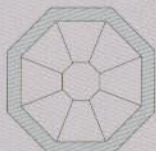

Atlite Skylites

The specialists in natural lighting with over 40 years experience

Designerlite Ceiling Domes

550 x 550
800 x 800
900 x 900
1000 x 1000
1200 x 1200
1500 x 1500
2000 x 2000

Octagonal

Square

900 x 550
1200 x 550
1200 x 800
1500 x 800
2200 x 800
2700 x 800
2700 x 1200

Classic

Rectangle

Also note that we custom make

The Designerlite Ceiling Dome by Atlite Skylites is manufactured from selected timber finishes. Supplied in most timber stains or in a painted architectural finish, the designerlite is then finished off with a large selection of stained glass overlay (leadlite) or with simple but elegantly styled textured glass. Designed to suit any room in your house the Designerlite can be installed with internal light fittings to provide lighting at night as well as eliminate any unnecessary clutter in your ceiling.