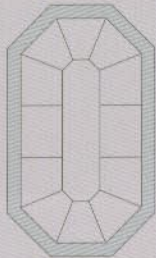

Atlite Skylites

The specialists in natural lighting with over 40 years experience

Designerlite Ceiling Domes

550 x 550
800 x 800
900 x 900
1000 x 1000
1200 x 1200
1500 x 1500
2000 x 2000

Octagonal

Square

900 x 550
1200 x 550
1200 x 800
1500 x 800
2200 x 800
2700 x 800
2700 x 1200

Classic

Rectangle

Also note that we custom make

The Designerlite Ceiling Dome by Atlite Skylites is manufactured from selected timber finishes. Supplied in most timber stains or in a painted architectural finish, the designerlite is then finished off with a large selection of stained glass overlay (leadlite) or with simple but elegantly styled textured glass. Designed to suit any room in your house the Designerlite can be installed with internal light fittings to provide lighting at night as well as eliminate any unnecessary clutter in your ceiling.