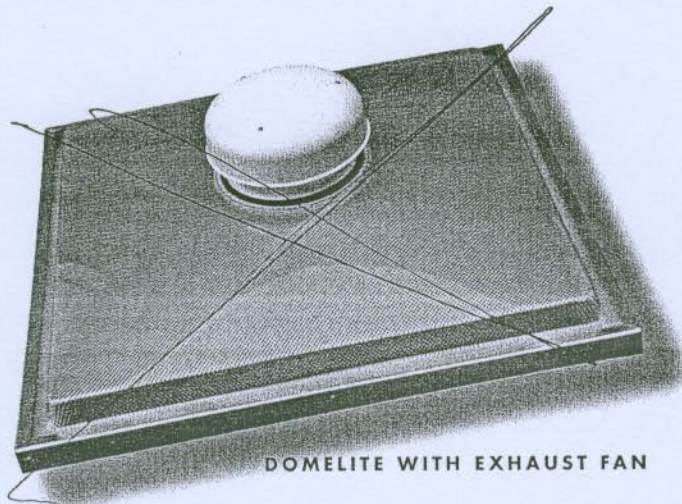

DOMELITE

HI IMPACT ACRYLIC SKYLIGHTS FOR ALL ROOF TYPES—TILE, CGI DECK & SLATE

FEATURES

- Units can be supplied with Hi Impact Prismatic or clear acrylic domes
- Can also be supplied as ventilated or non-ventilated
- For rectangular units indicate whether fitting will be running down or across the roof
- Can be fitted with exhaust fans fitted into tops if required

DOMELITE WITH EXHAUST FAN