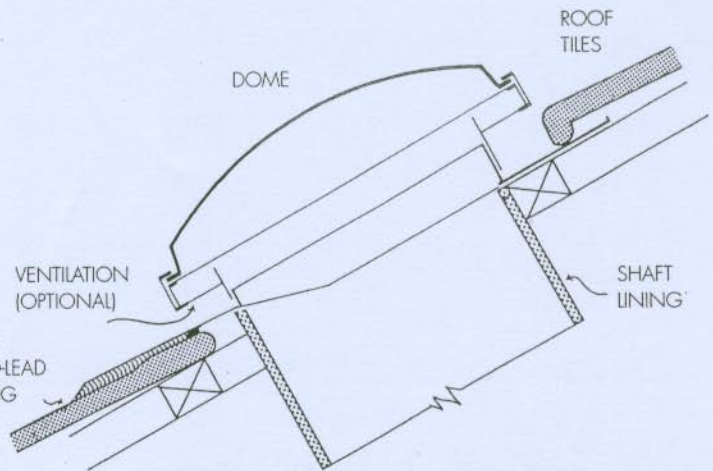

TYPICAL DOMELITE INSTALLATION (TILE ROOF)

The solution to the problem of exhaust fan installation in rooms where a skylight has already been, or is about to be fitted eg. bathrooms, kitchens and laundries, a Lenco Skylight Exhaust Fan helps maintain air freshness while keeping the walls and dome of the skylight cleaner. The fan is simple to install in both glass and acrylic skylights.

PRODUCT CODE	E7WM / 178mm	E10WM / 254mm
AIR MOVEMENT	205m³/HR	480m³/HR
AMPS	0.2	0.4
WATTS	22	46
BALL BEARING MOTOR		
CONTINUOUS RUNNING	Yes	Yes

STANDARD SIZE RANGE

Inside Size (mm)	Light Area (m²)	Clear Ventilation (m²)
500 x 500	0.250	0.078
600 x 600	0.360	0.092
800 x 500	0.400	0.099
800 x 600	0.480	0.105
1200 x 500	0.600	0.126
800 x 800	0.640	0.119
1200 x 600	0.720	0.133
900 x 900	0.810	0.133
1200 x 800	0.960	0.146
1000 x 1000	1.000	0.146
1200 x 1200	1.440	0.173
1500 x 1500	2.250	0.214

Note: When ordering also specify size, roof type and venting requirements. When ordering rectangular units, it must be specified which way the longer side runs to determine whether the skylight runs in a vertical or horizontal position on the roof.

Other sizes available upon request.